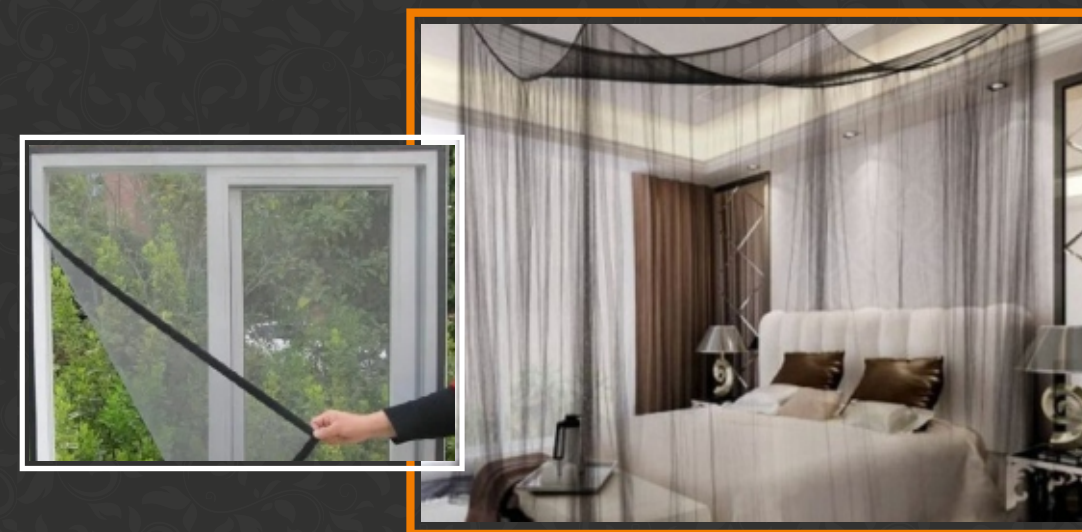

Netlon Mosquito Net

Our Mosquito Net prevents from mosquito bites, mosquito borne diseases and protects your family's health from awful side-effects of using sprays, mosquito coils, and mosquito mat & mosquito repellents. Whether you live in mosquito-prone area or traveling to one, our mosquito nets offers you best protection against mosquitoes, mosquito bites, insects & flies. Our Mosquito Nets are available in different sizes, and it will suit all of your window sizes. We have Wide Range of mosquito nets for adults and kids. Our Mosquito net comes with superior quality & we deliver mosquito nets in Belgavi at your door step.