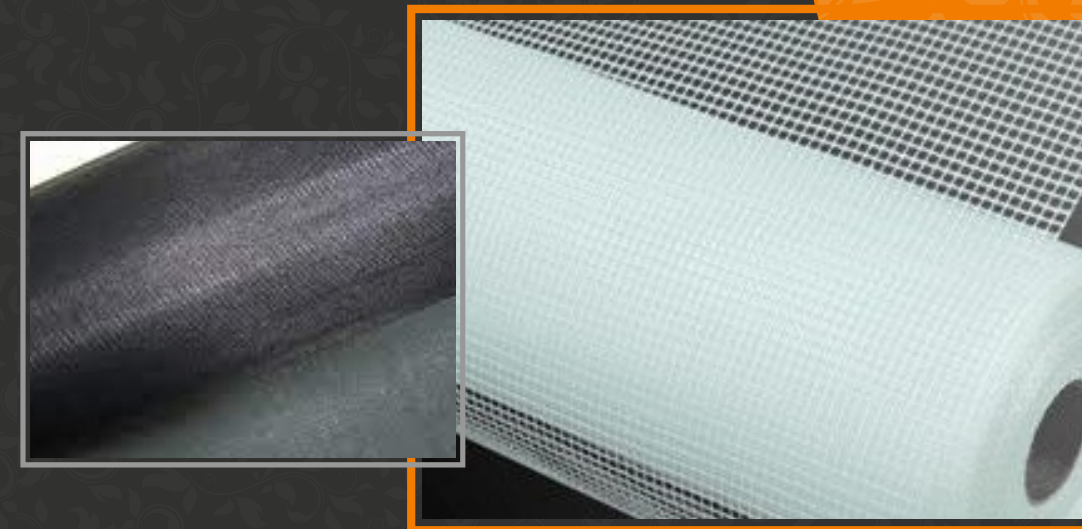

PRODUCTS WINDOW FASHION

Saint Gobain Fibre Glass Mesh

Saint Gobain Fiberglass Mesh screening is considered an anti-corrosive material and has the advantage of not "denting" when hit or pushed. Fiberglass mesh is somewhat more opaque than aluminum mesh, making it a well transparent alternative. Its attractive appearance allows a wide variety of applications while maintaining the transfer of air.