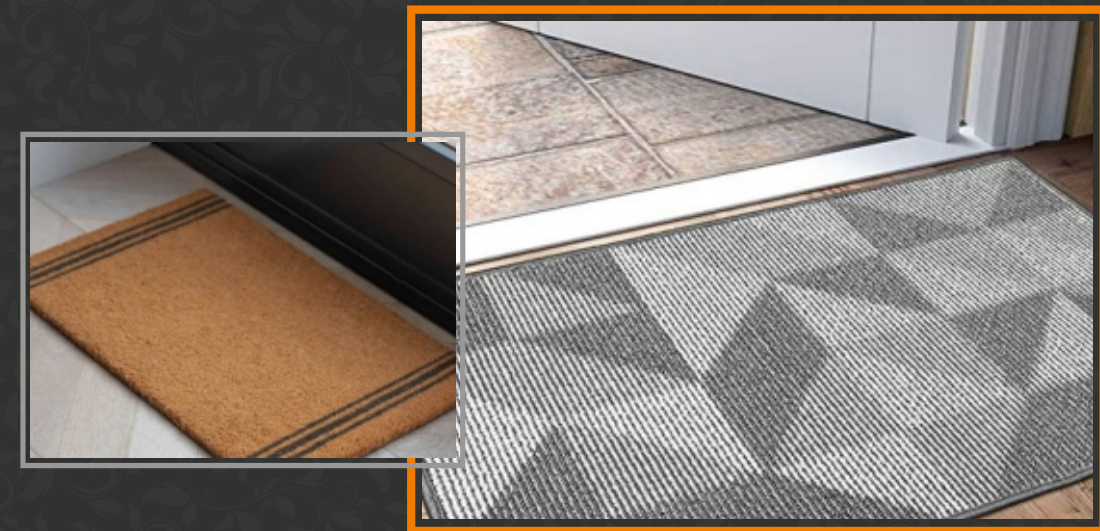

Door Mats

A doormat or door-mat is a flat, usually rectangular but sometimes oval, object, usually placed immediately outside or inside the entrance to a house or other building, to allow people to easily scrub or wipe the soles of their shoes before entering. Aside from being a welcome invitation to enter an establishment, door mats actually have a really important job. Scraping dirt, debris, and excess moisture from foot traffic entering a home or business, a door mat effectively eliminates potential hazards from making their way to the interior floor space.