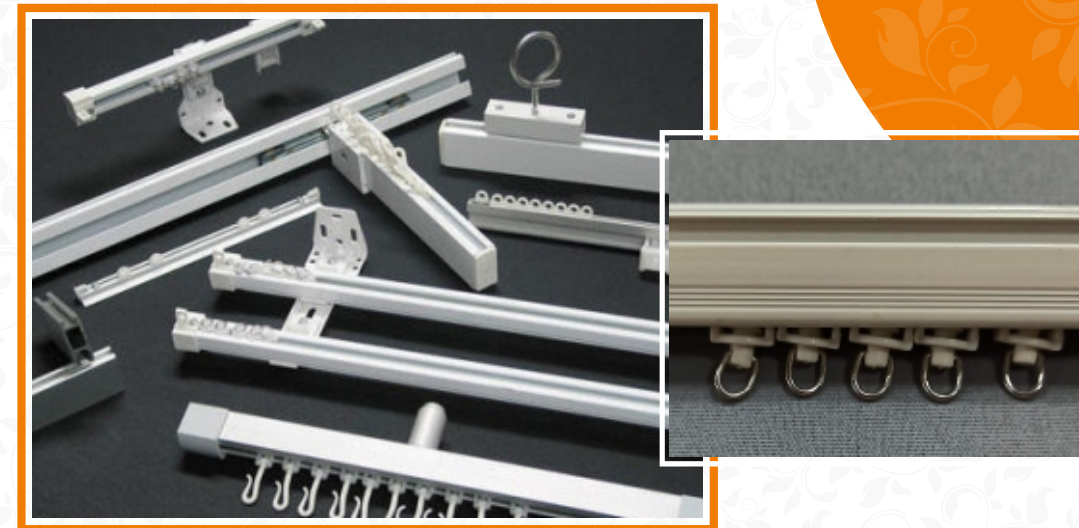

PRODUCTS HOME FURNISHINGS

M-Track/ Fast-Track

Our range of products include Roman Controller, Curtain M Track, Roman Blind Channel, Curtain Rings, Cotton Curtain and Designer Curtain Stitching. Backed by a rich industrial experience, we are engaged in offering a commendable array of M Track Curtain well-known manufacturer of Curtain Rods, Curtain Channels, Designer Curtain. All these products are quality assured by the executive to ensure longer life. Highly demanded, these are accessible from the market in different sizes and designs.